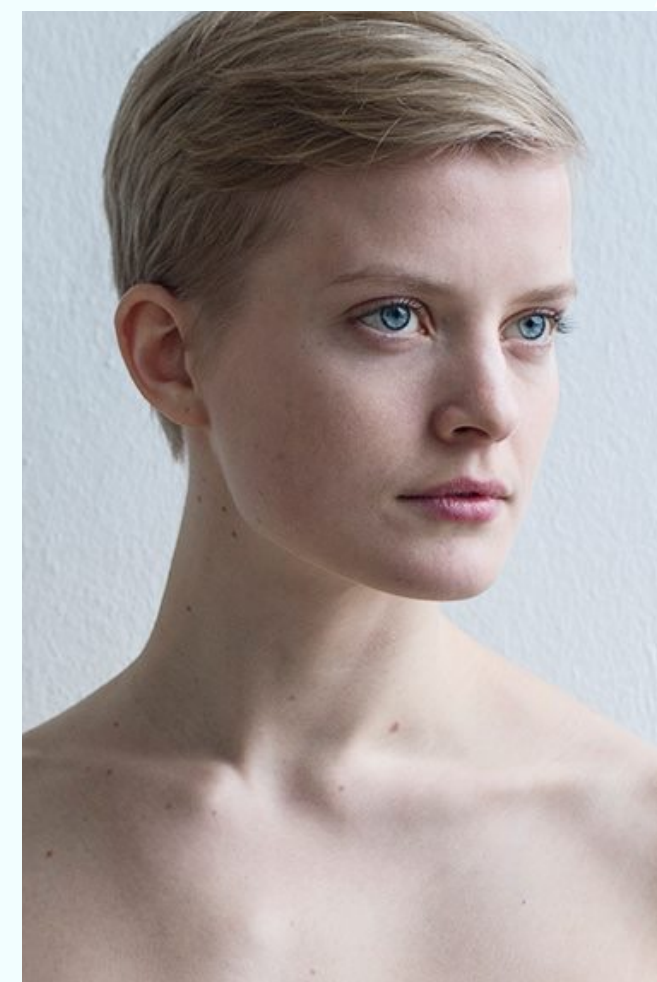

BERIT
Dancer & Model

SKILLS

Horse riding, choreographing, swimming, twins.

BORN
—
1992

HEIGHT
—
175

HAIR
—
BLOND

EYE
—
BLUE

DRESS
—
36

SHOE
—
38