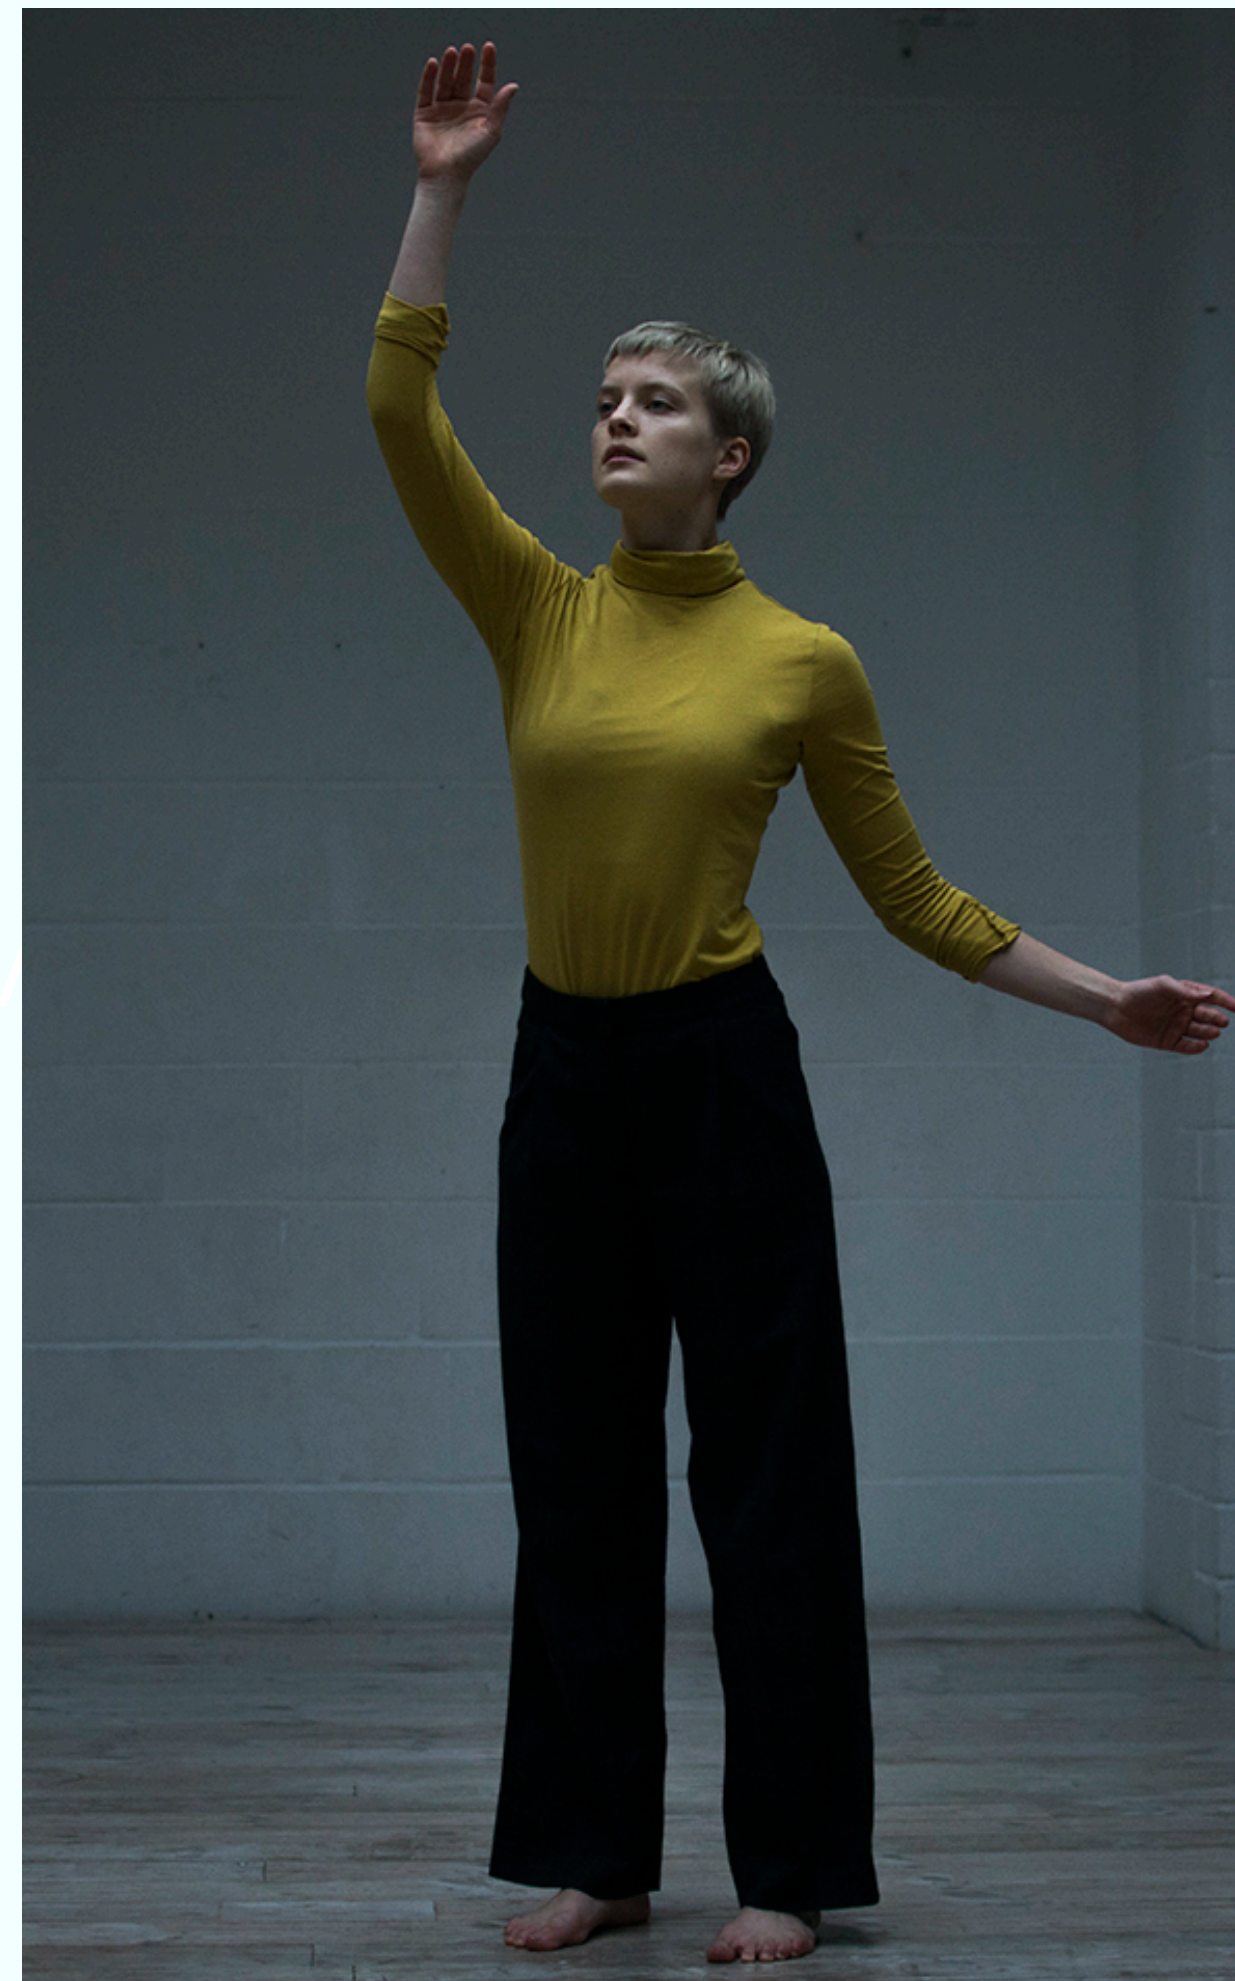

BERIT
Dancer & Model

SKILLS

Horse riding, choreographing, swimming, twins.

BORN
—
1992

HEIGHT
—
175

HAIR
—
BLOND

EYE
—
BLUE

DRESS
—
36

SHOE
—
38