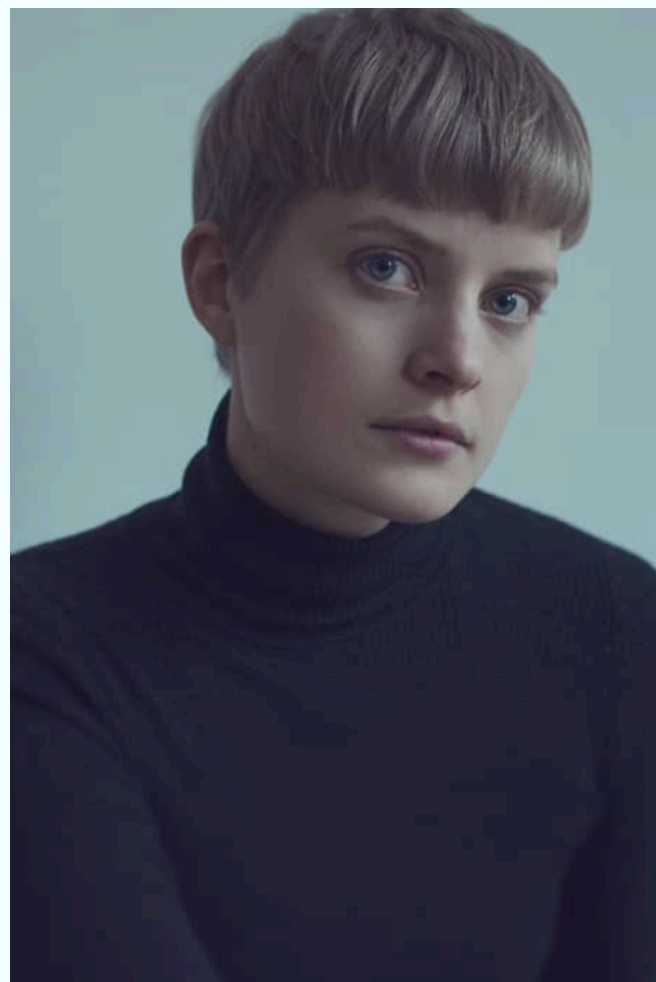

BERIT
Dancer & Model

SKILLS

Horse riding, choreographing, swimming, twins.

BORN
—
1992

HEIGHT
—
175

HAIR
—
BLOND

EYE
—
BLUE

DRESS
—
36

SHOE
—
38