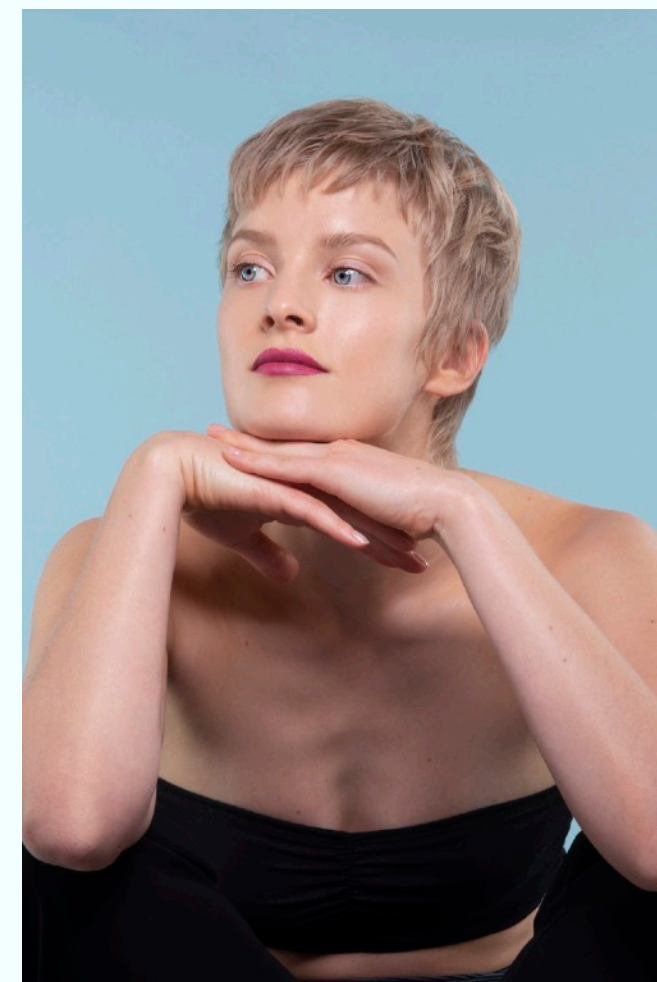

BERIT
Dancer & Model

SKILLS

Horse riding, choreographing, swimming, twins.

BORN
—
1992

HEIGHT
—
175

HAIR
—
BLOND

EYE
—
BLUE

DRESS
—
36

SHOE
—
38